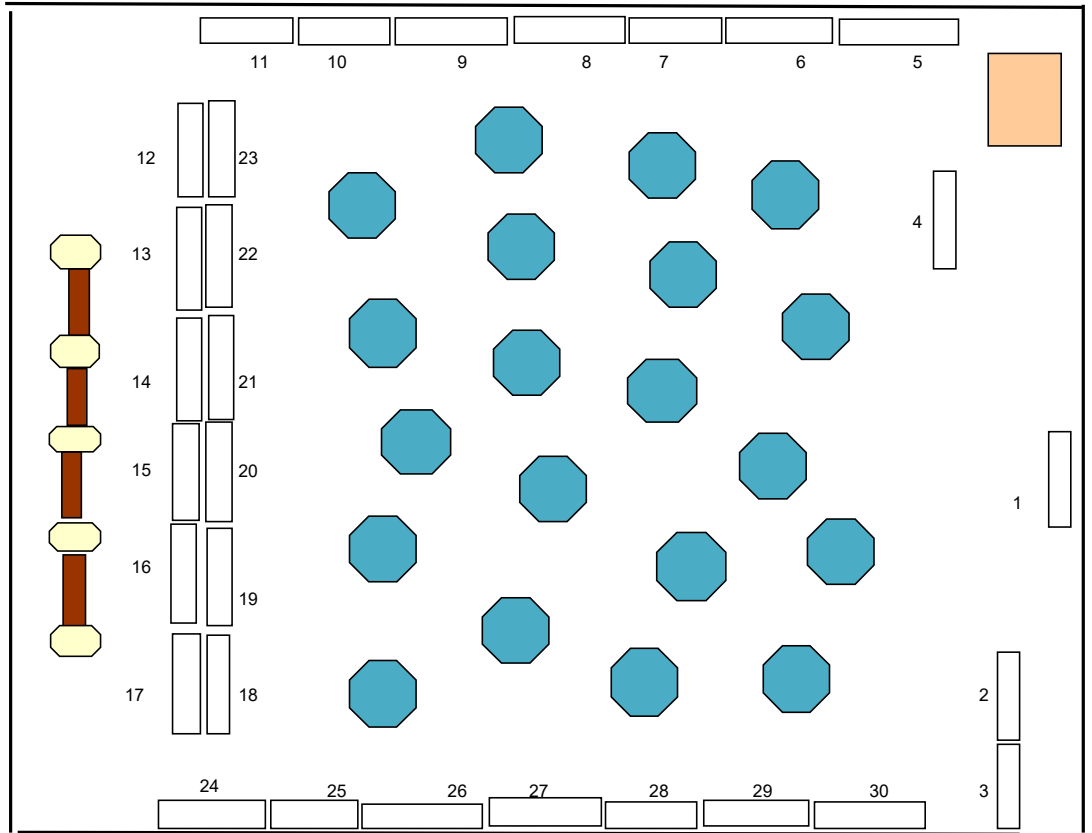

OCTOBER 18, 2022 Vendor Expo - FLOOR PLAN

Courtyard, Eden Resort & Suites, Lancaster

(NOT TO SCALE)

Food Service Table

Food Service Table

BAR

Tables for seating

2.5' by 8' Tabletop
Spaces 1 - 30

Entrance