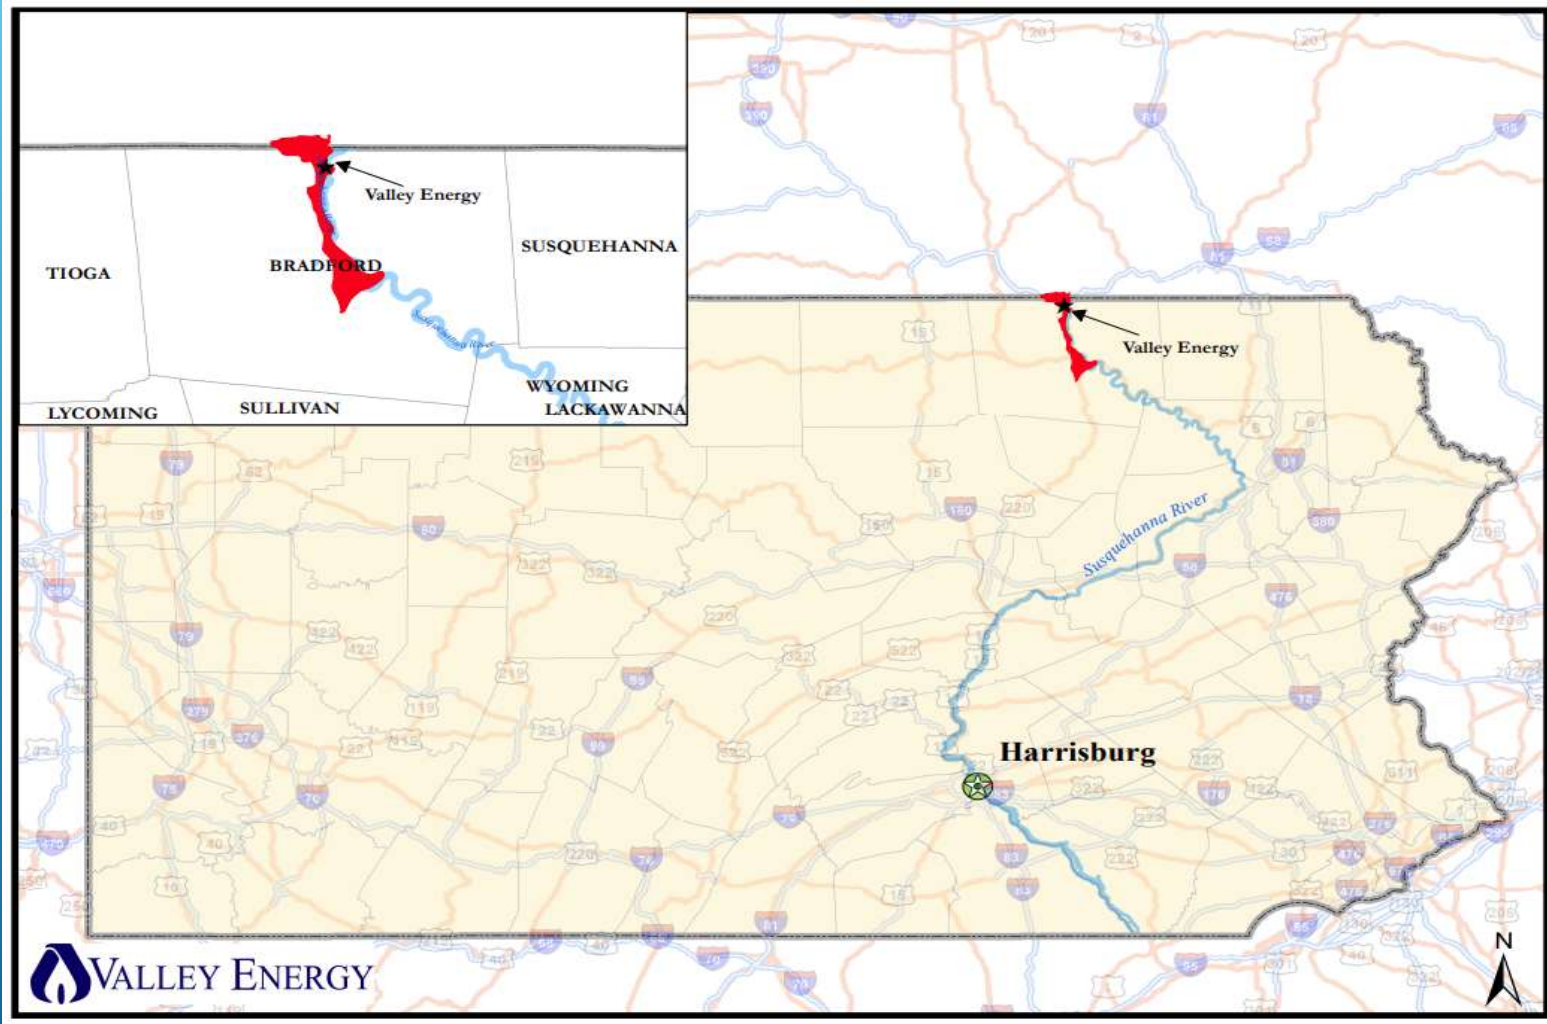

# WELCOME!

55<sup>TH</sup> ANNUAL MID-ATLANTIC GAS  
TRANSMISSION AND DISTRIBUTION SEMINAR  
AND VENDOR EXPO

A decorative graphic consisting of several thin, parallel white lines that originate from the right edge of the slide and extend diagonally towards the bottom-left corner.

OPERATE IN BOTH PA & NY

EMPLOYEES: 30

CUSTOMERS: 9,575 (PA – 7,505 / NY – 2,070)

TRANSMISSION: 15 MILES

DISTRIBUTION: 192 MILES

SYSTEM: COATED STEEL AND PLASTIC

OPERATING PRESSURES: INCHES WC – 1,170 PSIG

TOTAL THROUGHPUT: 40 BCF